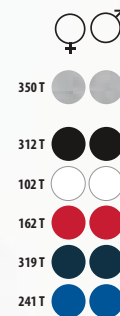

SOFTSHELL 340 -
94% poliéster - 6% elastano
Forro polar interior:
100% poliéster
♀ S - XXL - 6 COLORES
♂ XS - 3XL - 6 COLORES

IMPERMEABLE 8000 MM

SOL'S RALLYE
Women 46801
SOL'S RALLYE
Men 46601

SOFTSHELL 340 -
94% poliéster - 6% elastano
Forro polar interior:
100% poliéster
♀ S - XXL - 7 COLORES
♂ S - 3XL - 7 COLORES