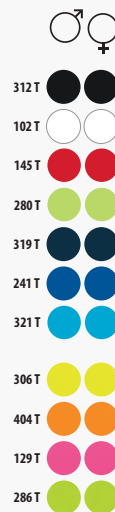

SOL'S SPORTY TT

Women 02117

MALLA 140 - 100% poliéster transpirable

♂ S - 3XL - 11 COLORES

♀ XS - XXL - 11 COLORES